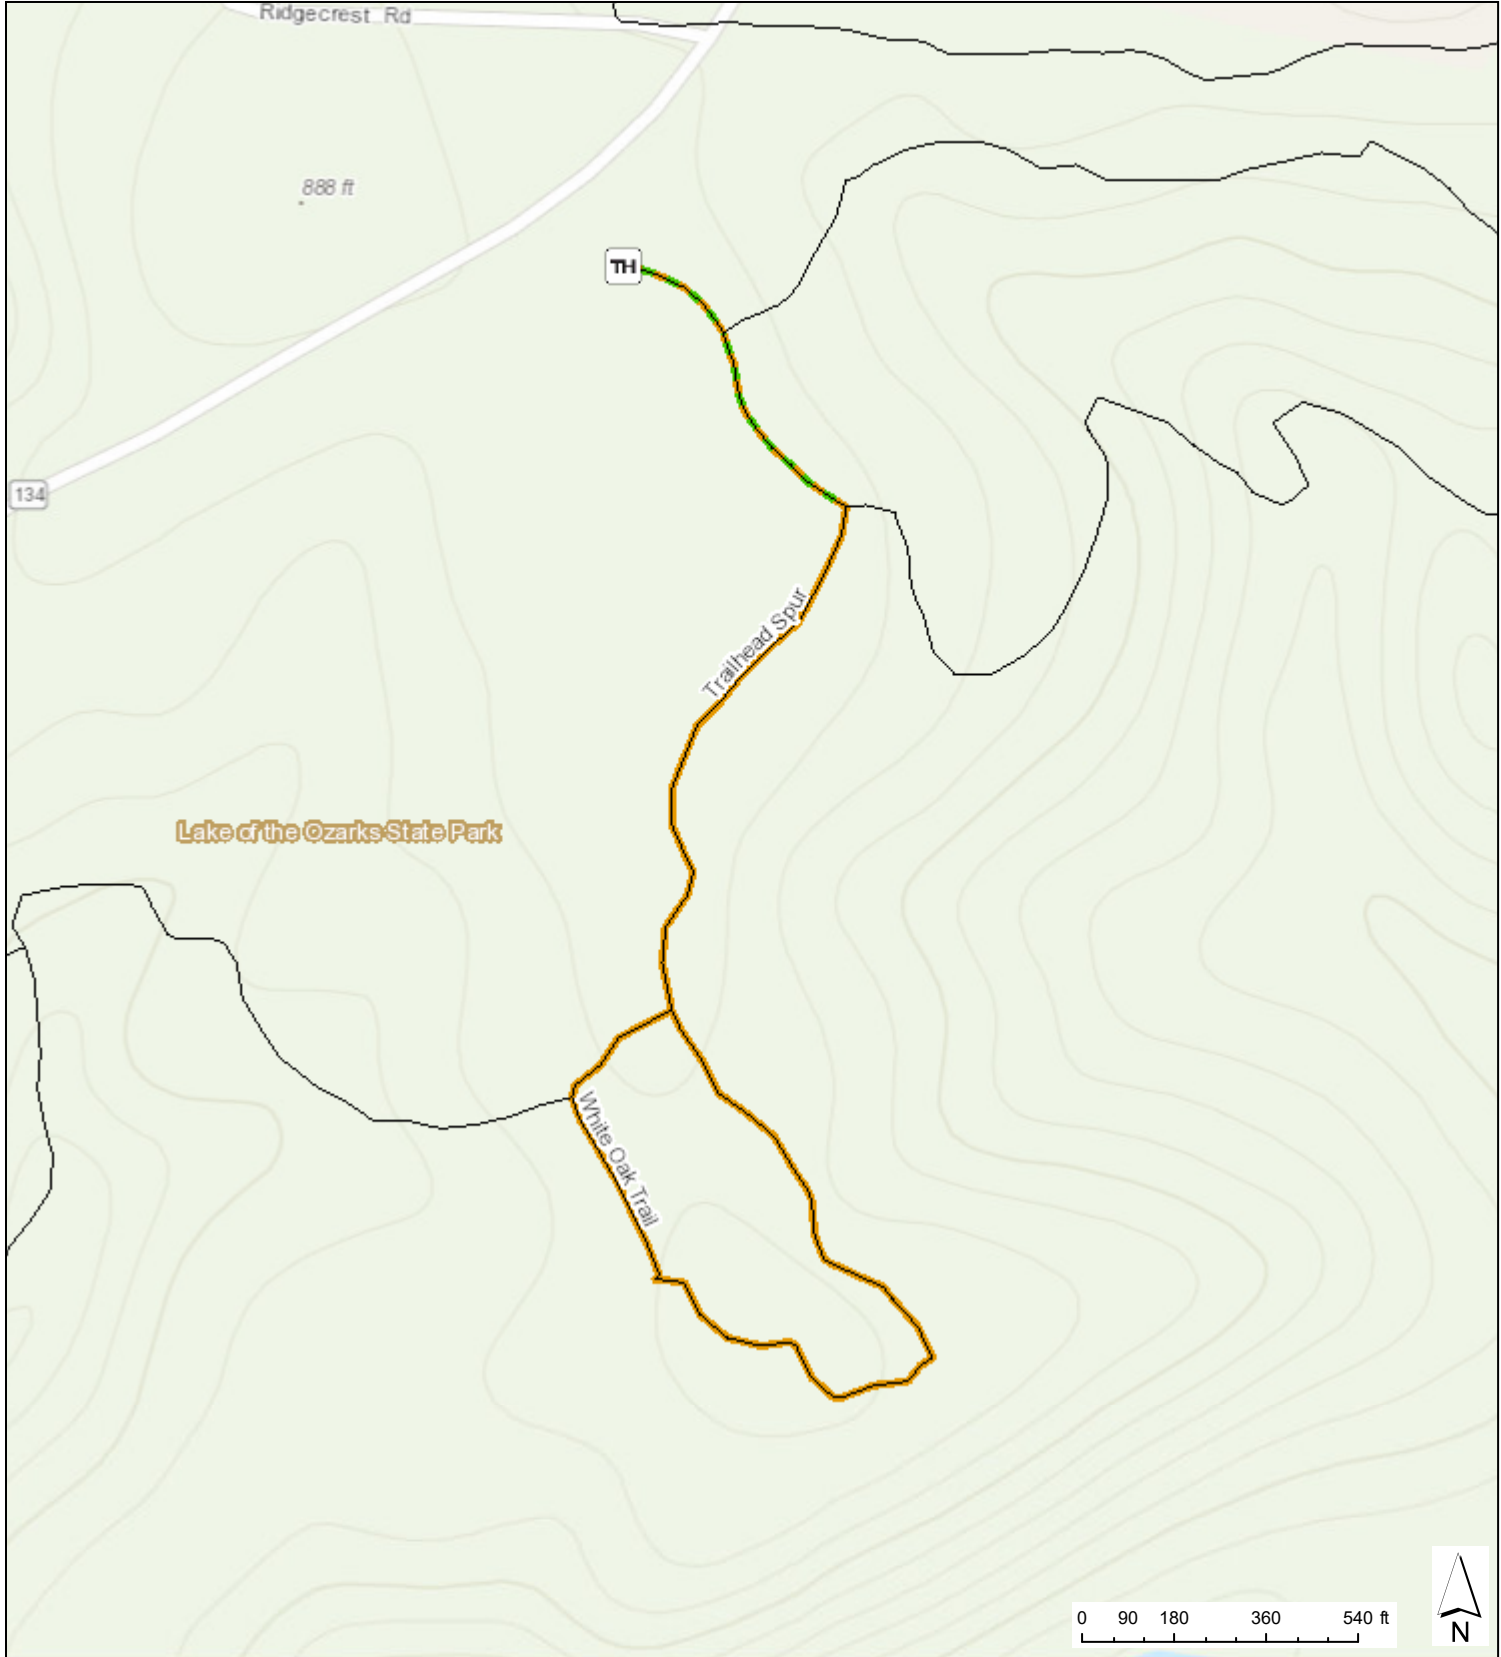

Lake of the Ozarks State Park  
**White Oak Trail**

Sources: Esri, HERE, Garmin, Intermap, inrement P Corp., GEBCO, USGS, FAO, NPS, NRCAN, GeoBase, IGN, Kadaster NL, Ordnance November 13, 2020 10:54:26 AM CDT