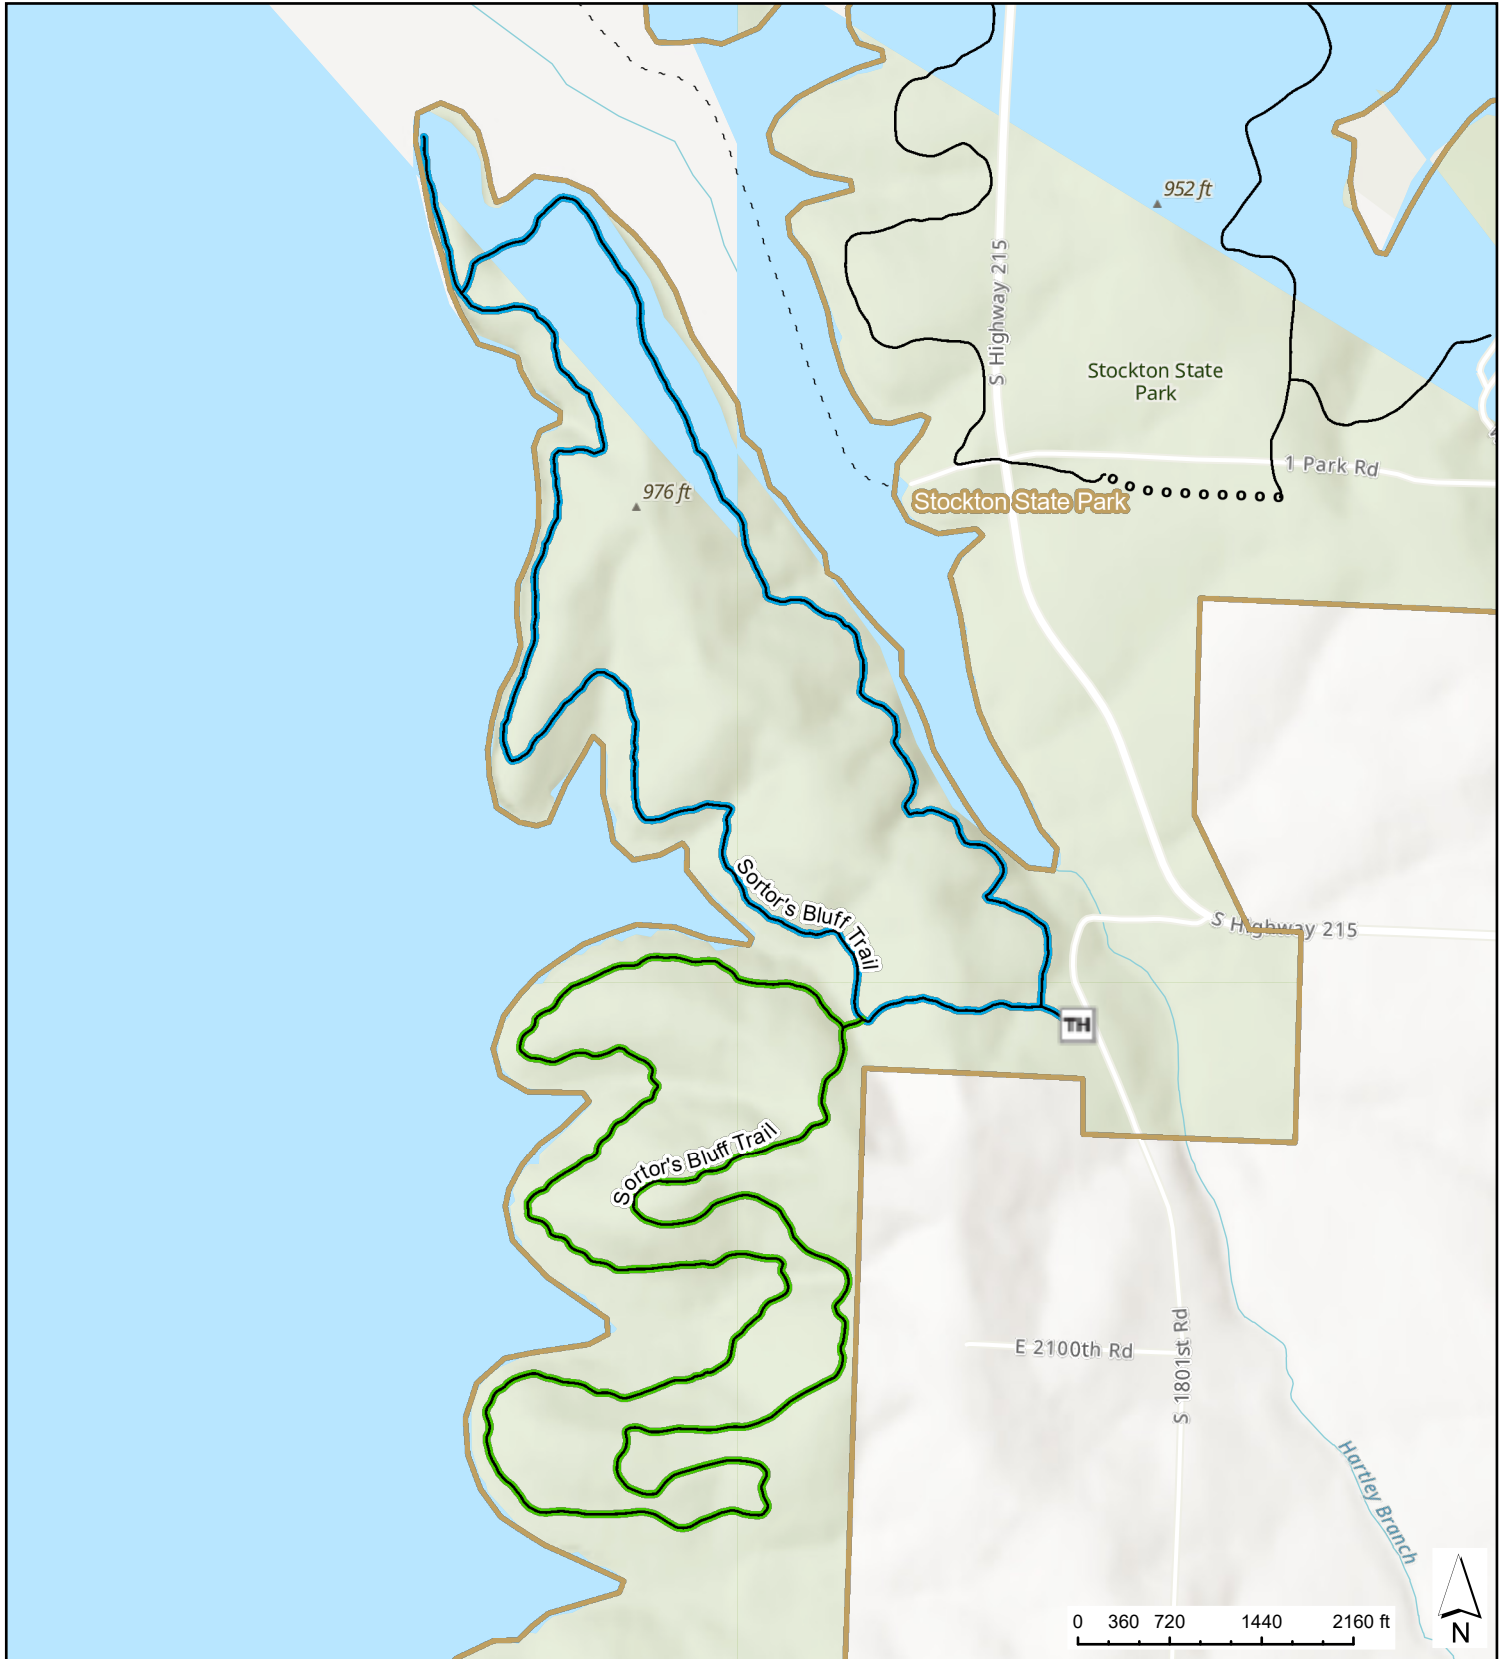

Stockton State Park Sortor's Bluff Trail

World Topo: Sources: Esri, HERE, Garmin, FAO, NOAA, USGS, © OpenStreetMap contributors, and the GIS User Community

October 16, 2023 12:16 PM CDT