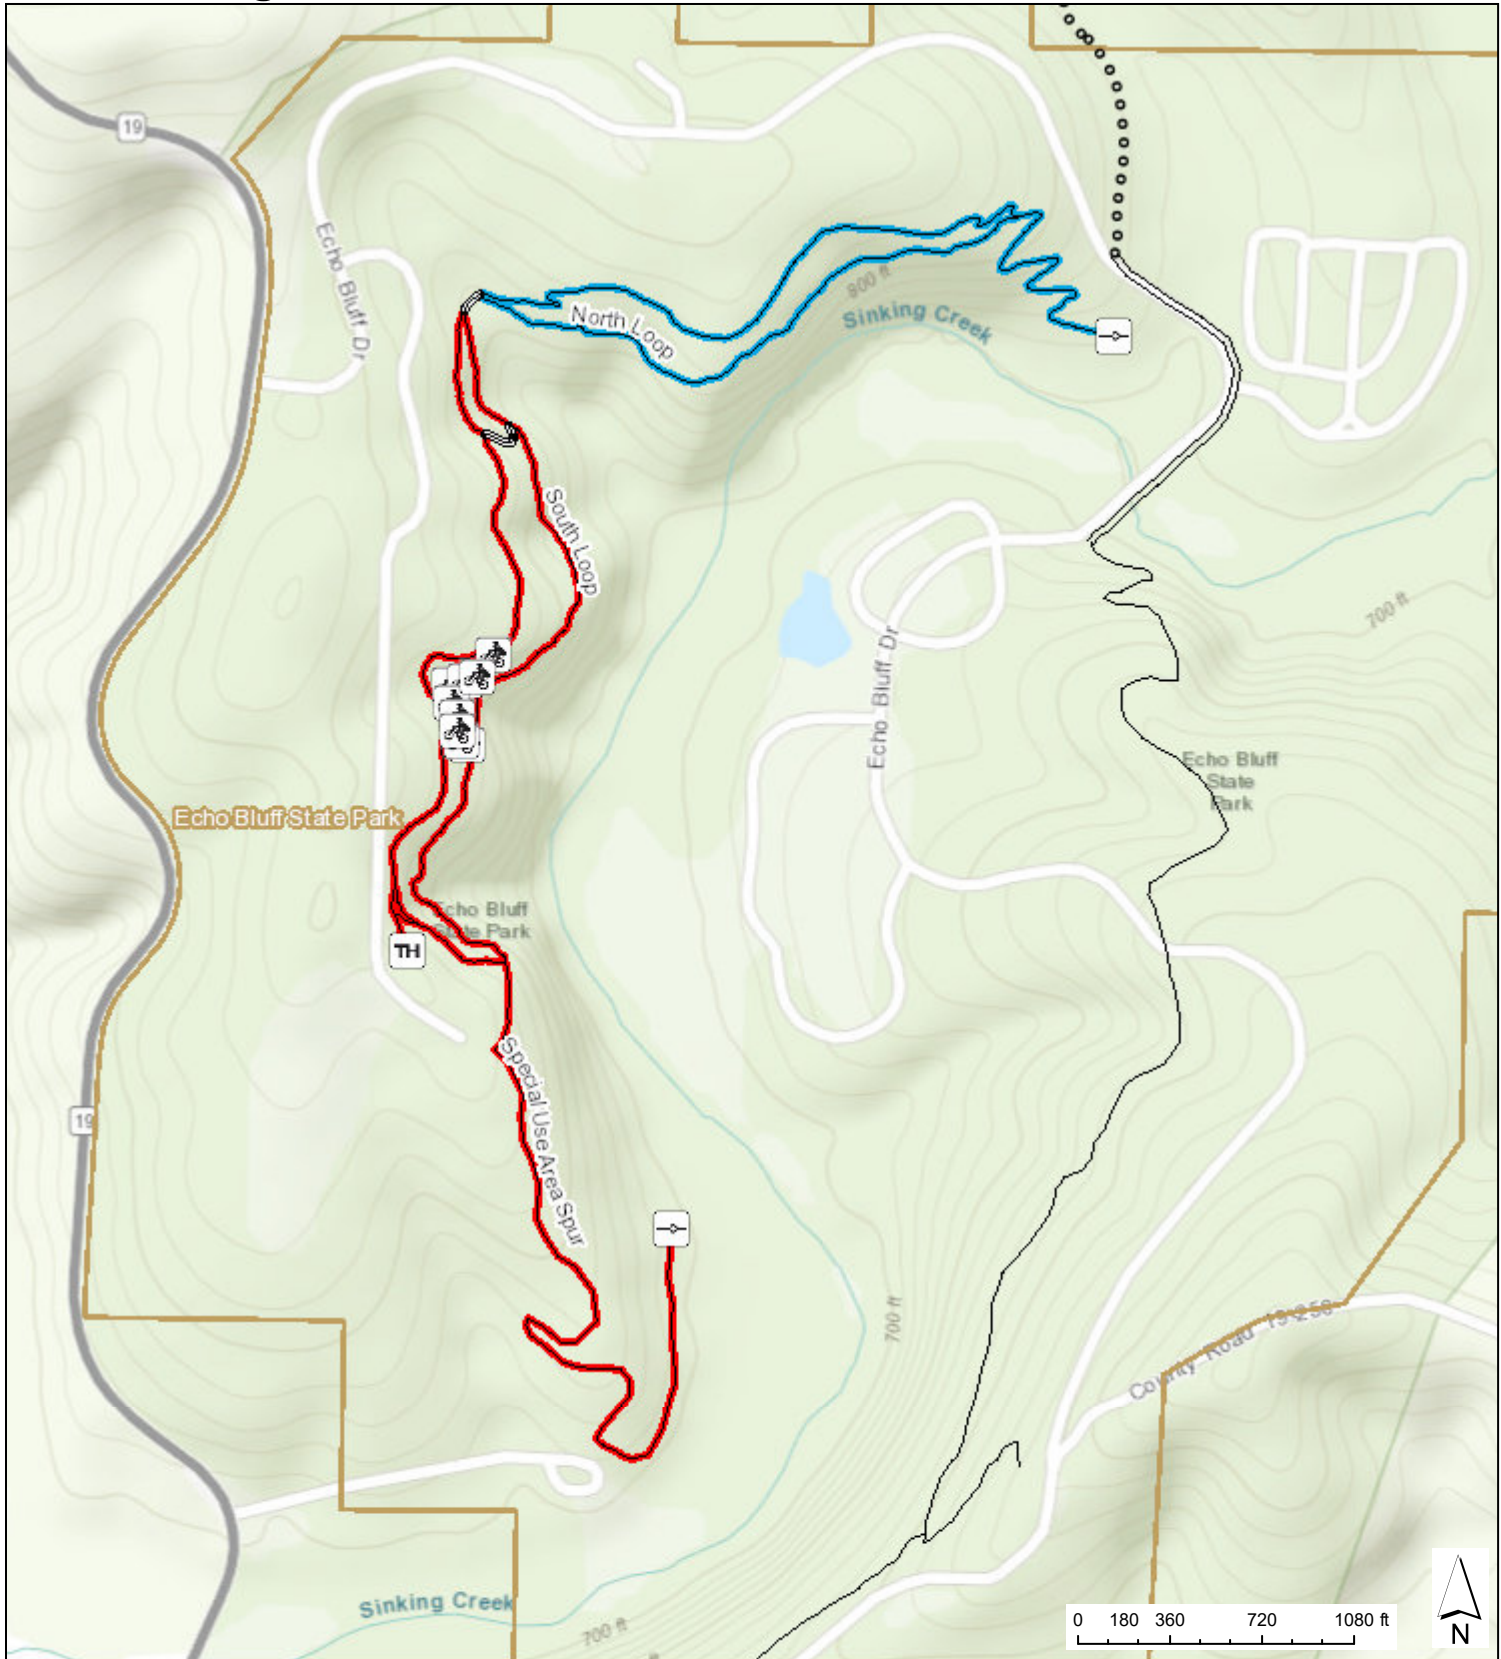

# Echo Bluff State Park Painter Ridge Trail

Sources: Esri, HERE, Garmin, Intermap, increment P Corp., GEBCO, USGS, FAO, NPS, NRCAN, GeoBase, IGN, Kadaster NL, Ordnance November 13, 2020 8:47:20 AM CDT