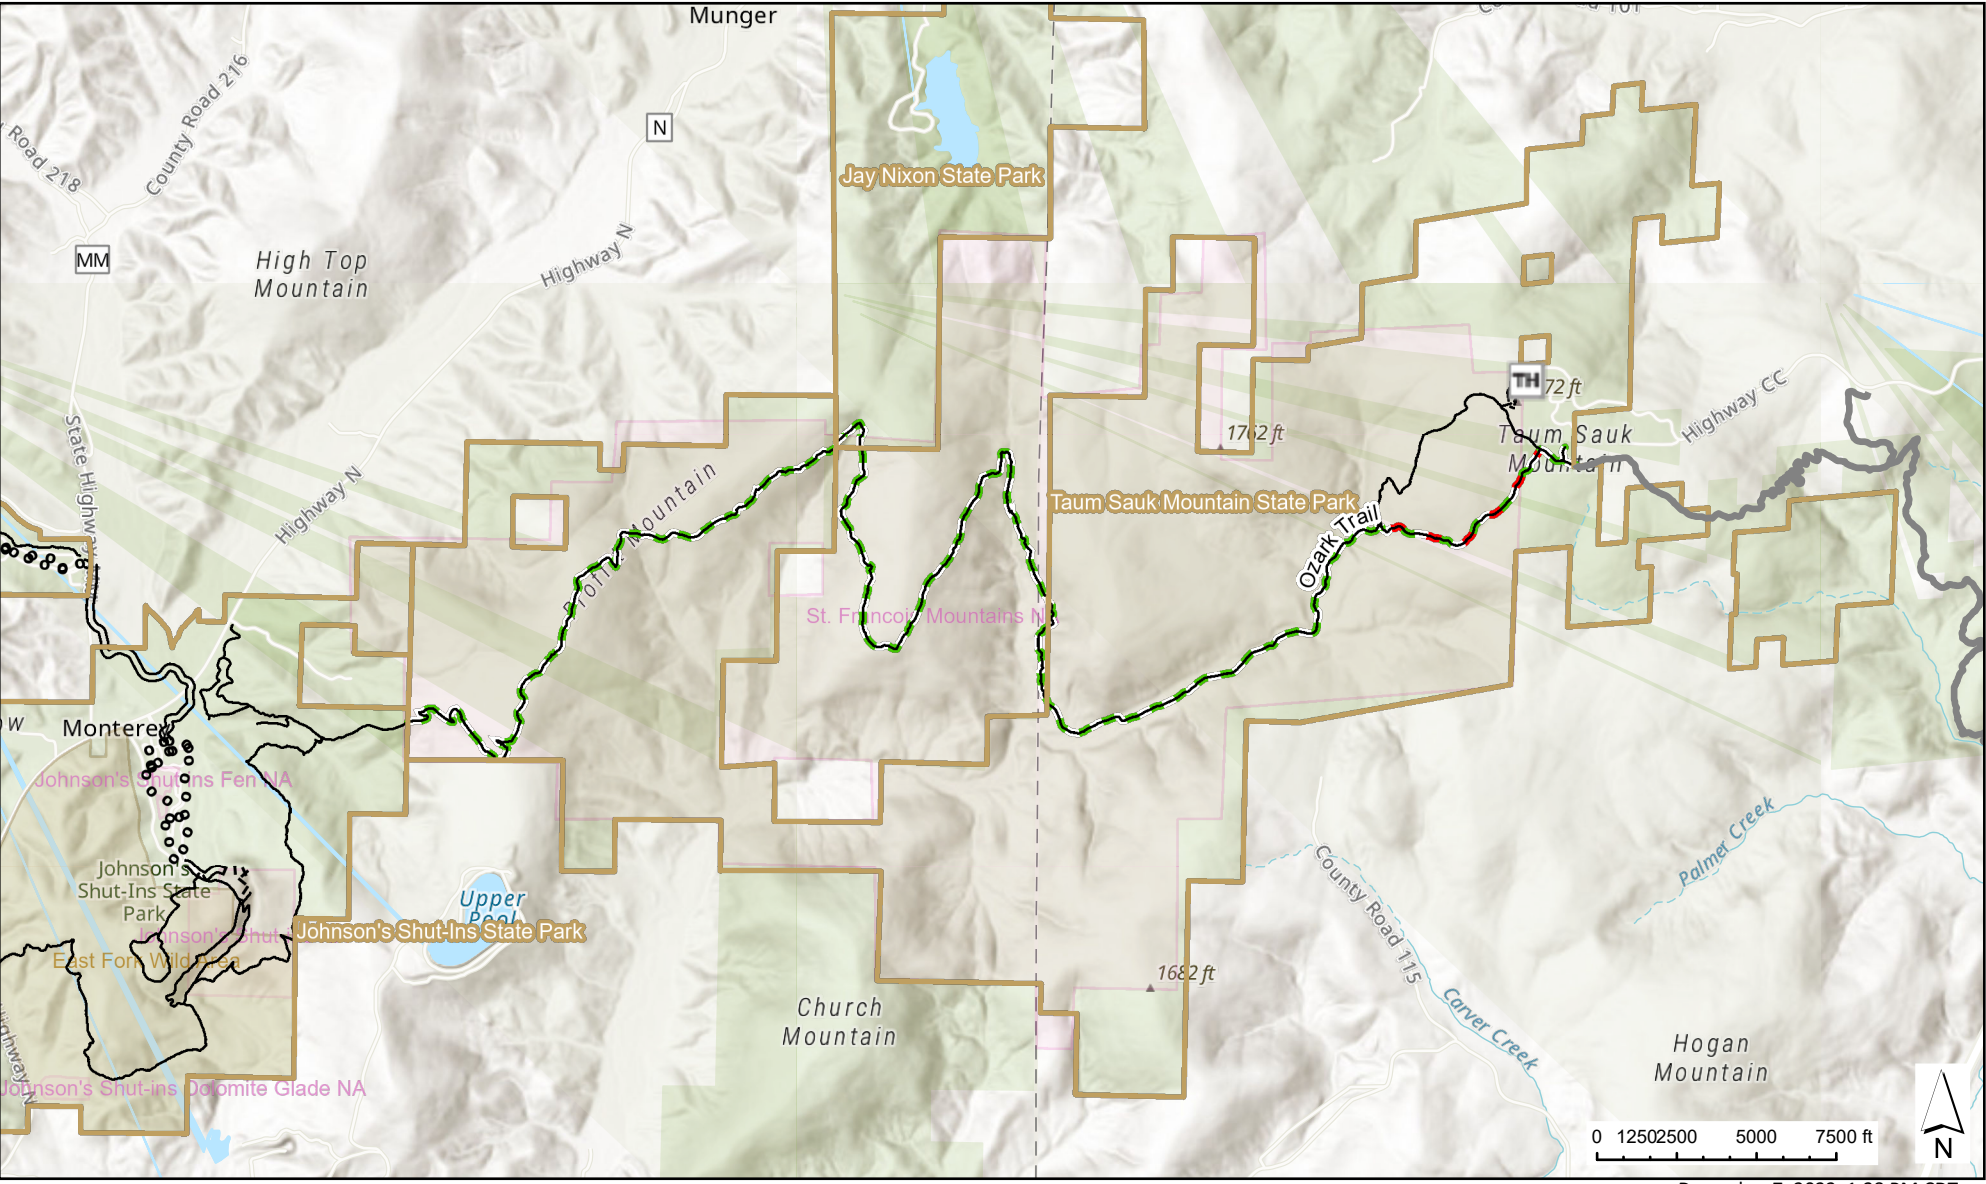

Taum Sauk Mountain State Park

Ozark Trail

World Topo: Sources: Esri, HERE, Garmin, FAO, NOAA, USGS, © OpenStreetMap contributors, and the GIS User Community

December 7, 2022 1:38 PM CDT

Disclaimer: This map is not a legal survey. The Missouri Department of Natural Resources makes no warranty, expressed or implied, as to the accuracy of the data or related materials and is not responsible for any damage or loss resulting from its use.