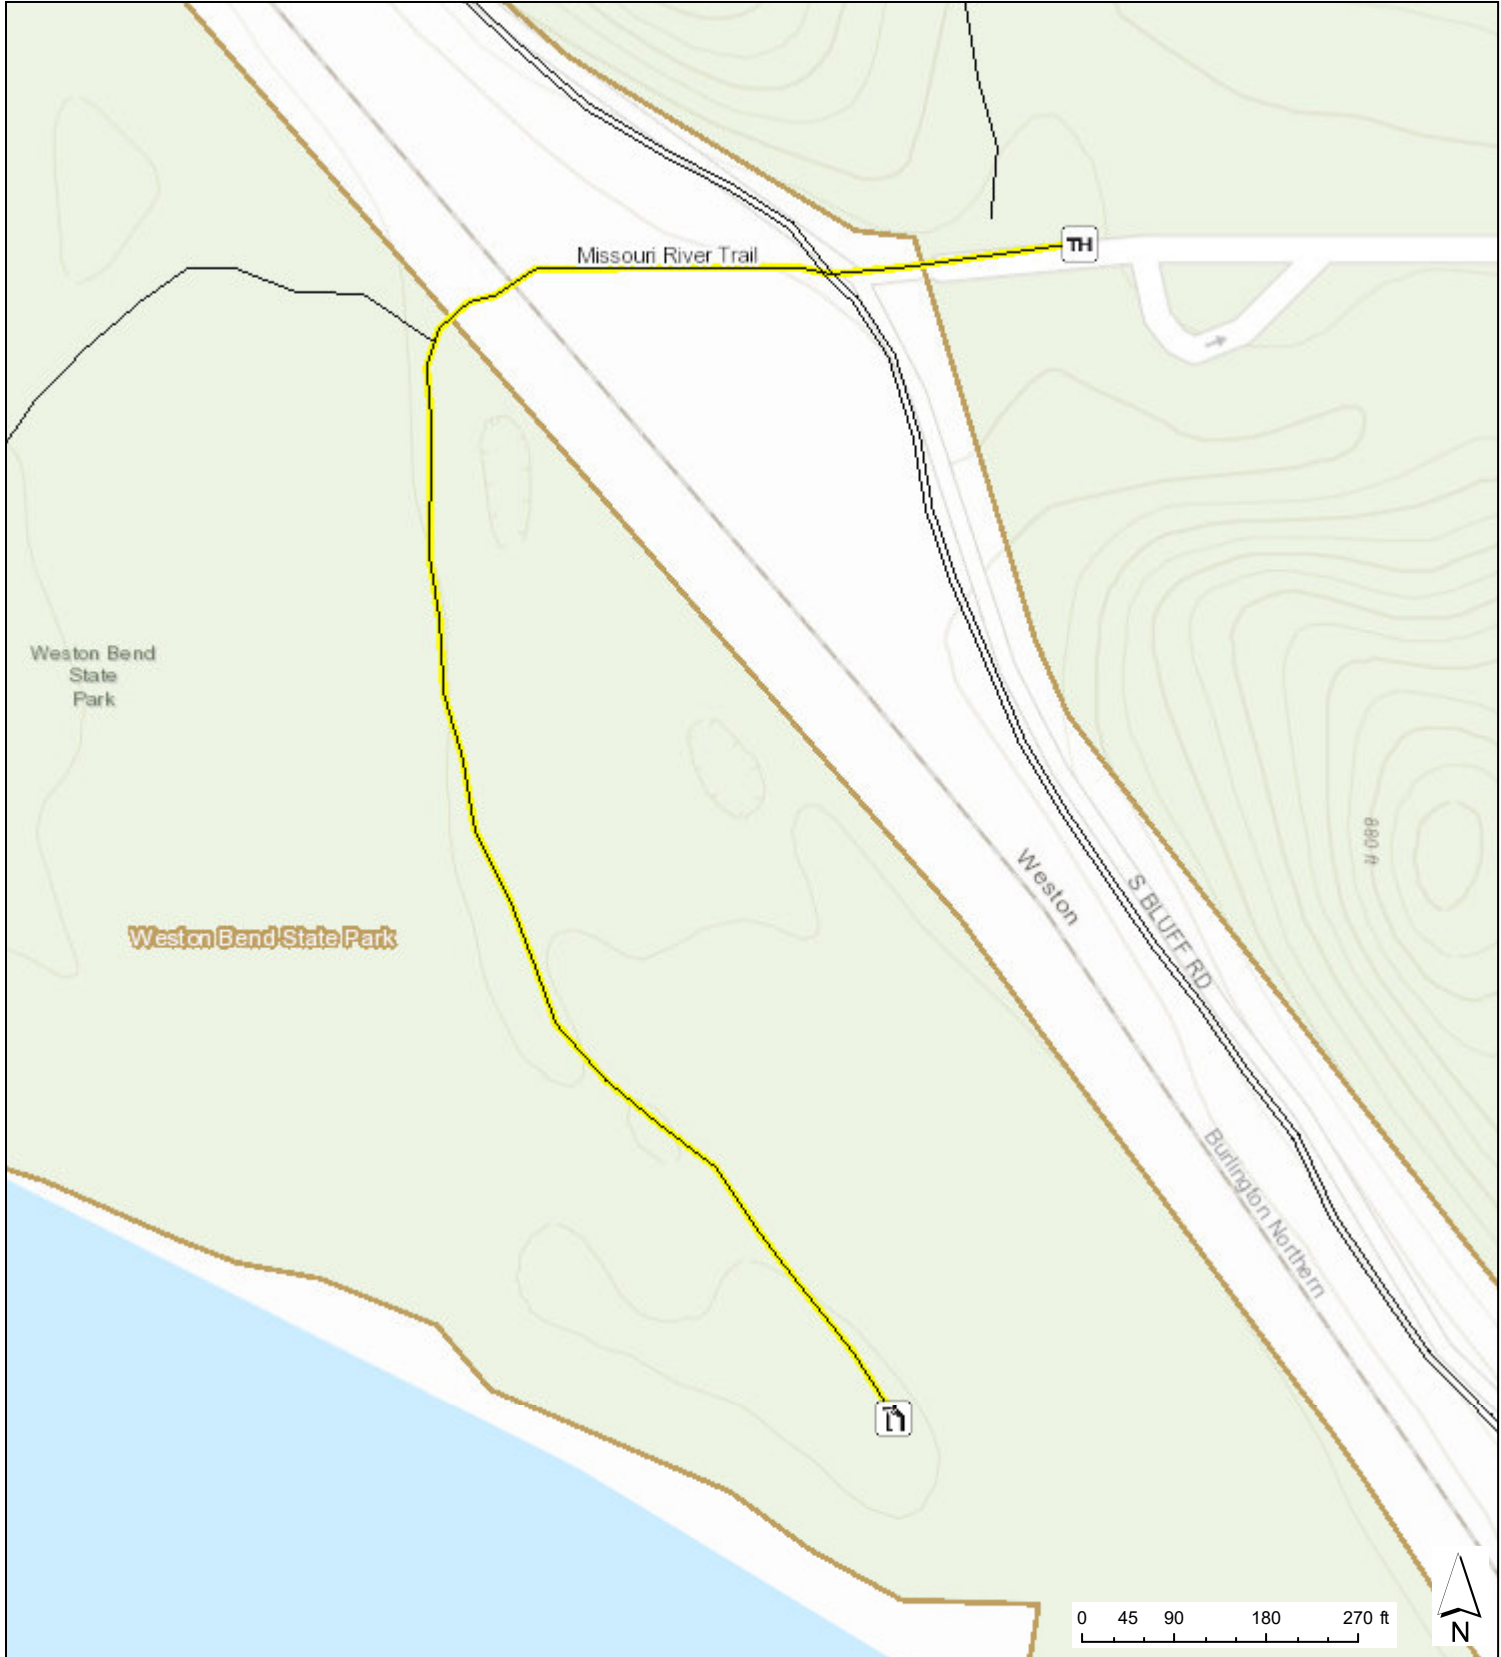

Weston Bend State Park Missouri River Trail

Sources: Esri, HERE, Garmin, Intermap, inrement P Corp., GEBCO, USGS, FAO, NPS, NRCAN, GeoBase, IGN, Kadaster NL, Ordnance November 17, 2020 4:48:24 PM CDT