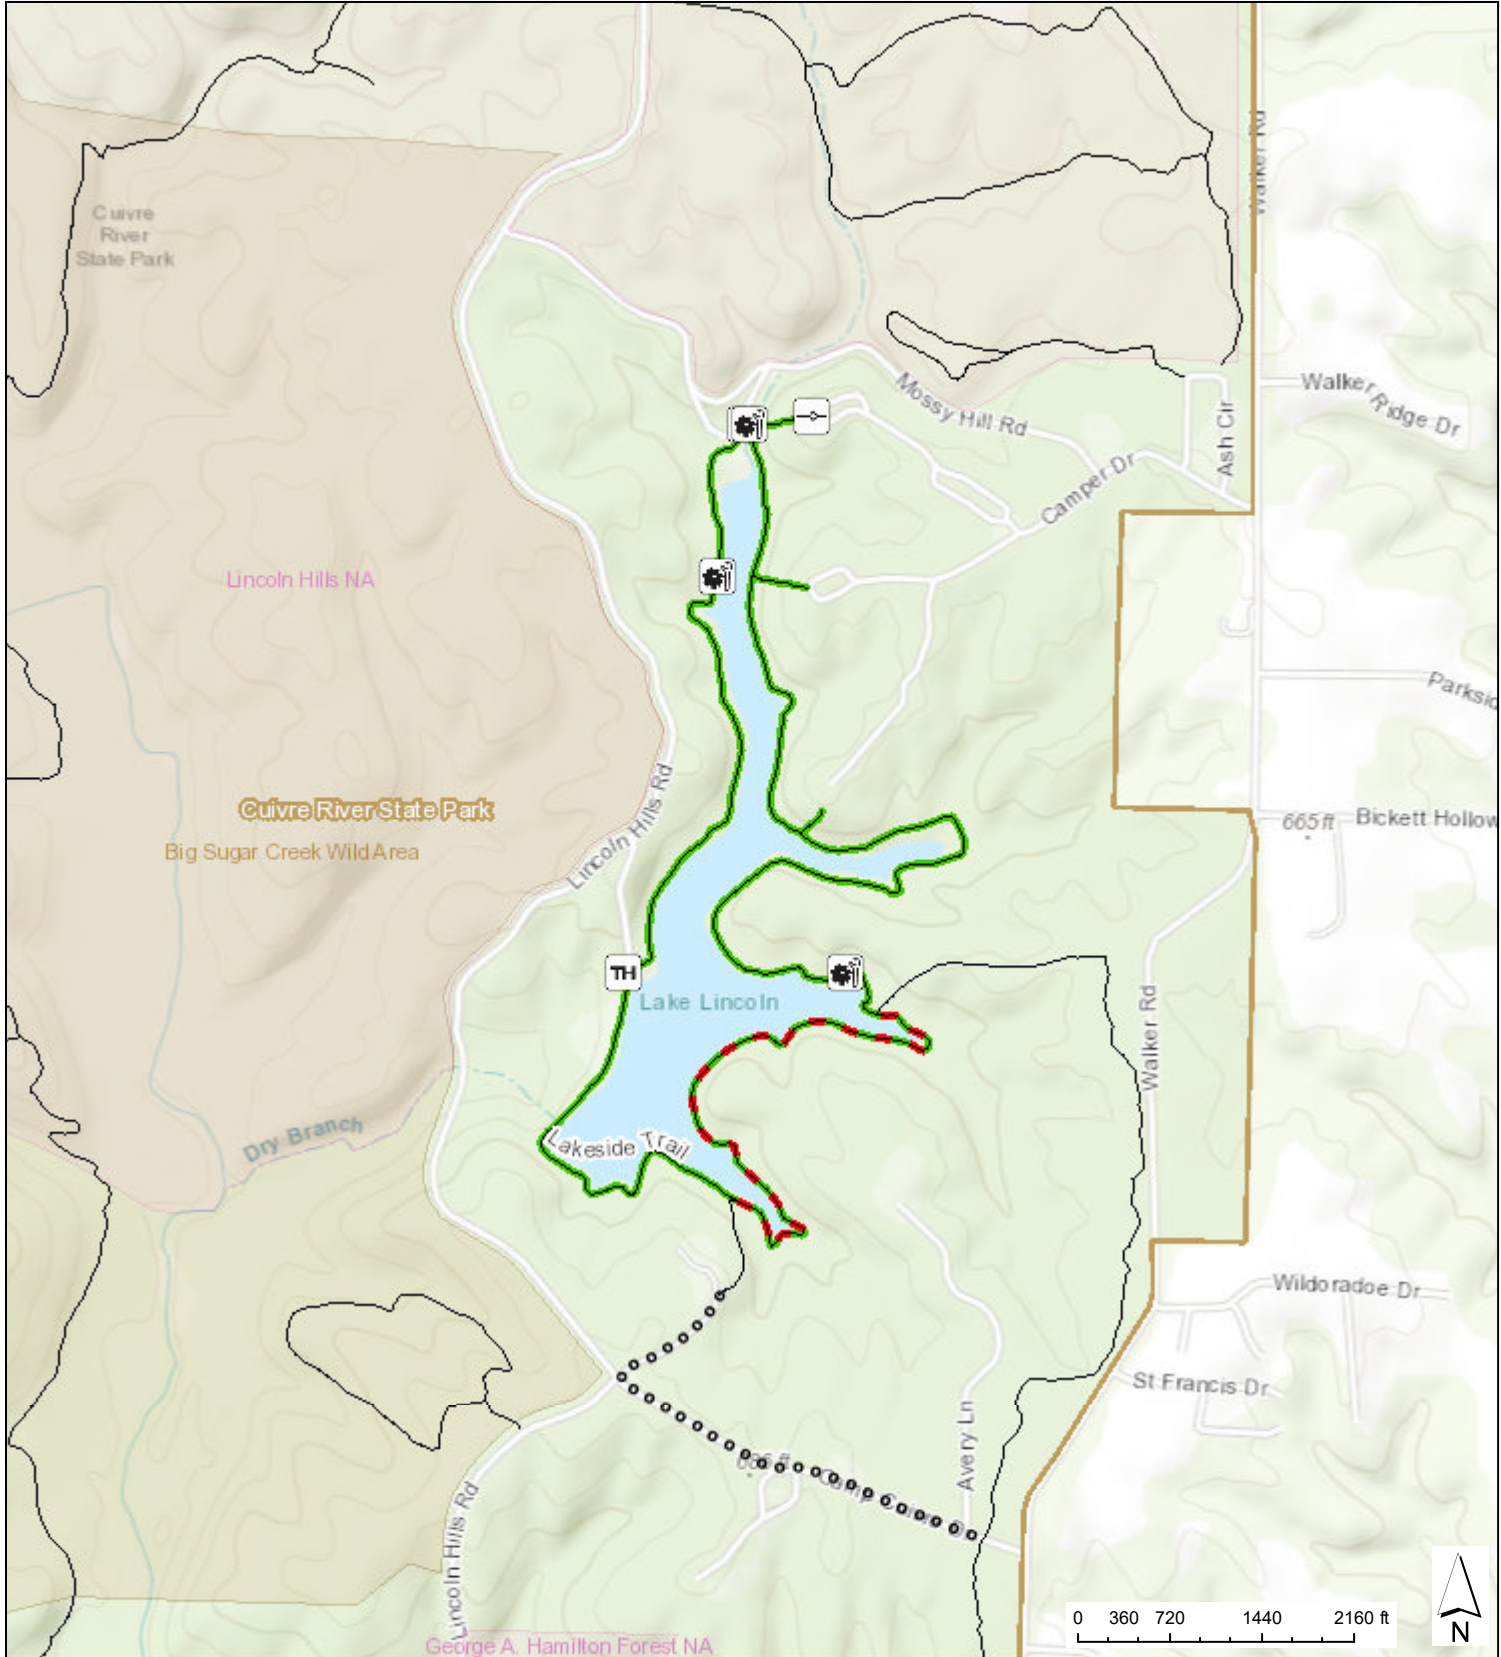

Cuivre River State Park

Lakeside Trail

Sources: Esri, HERE, Garmin, Intermap, increment P Corp., GEBCO, USGS, FAO, NPS, NRCAN, GeoBase, IGN, Kadaster NL, Ordnance November 12, 2020 10:30:33 AM CDT