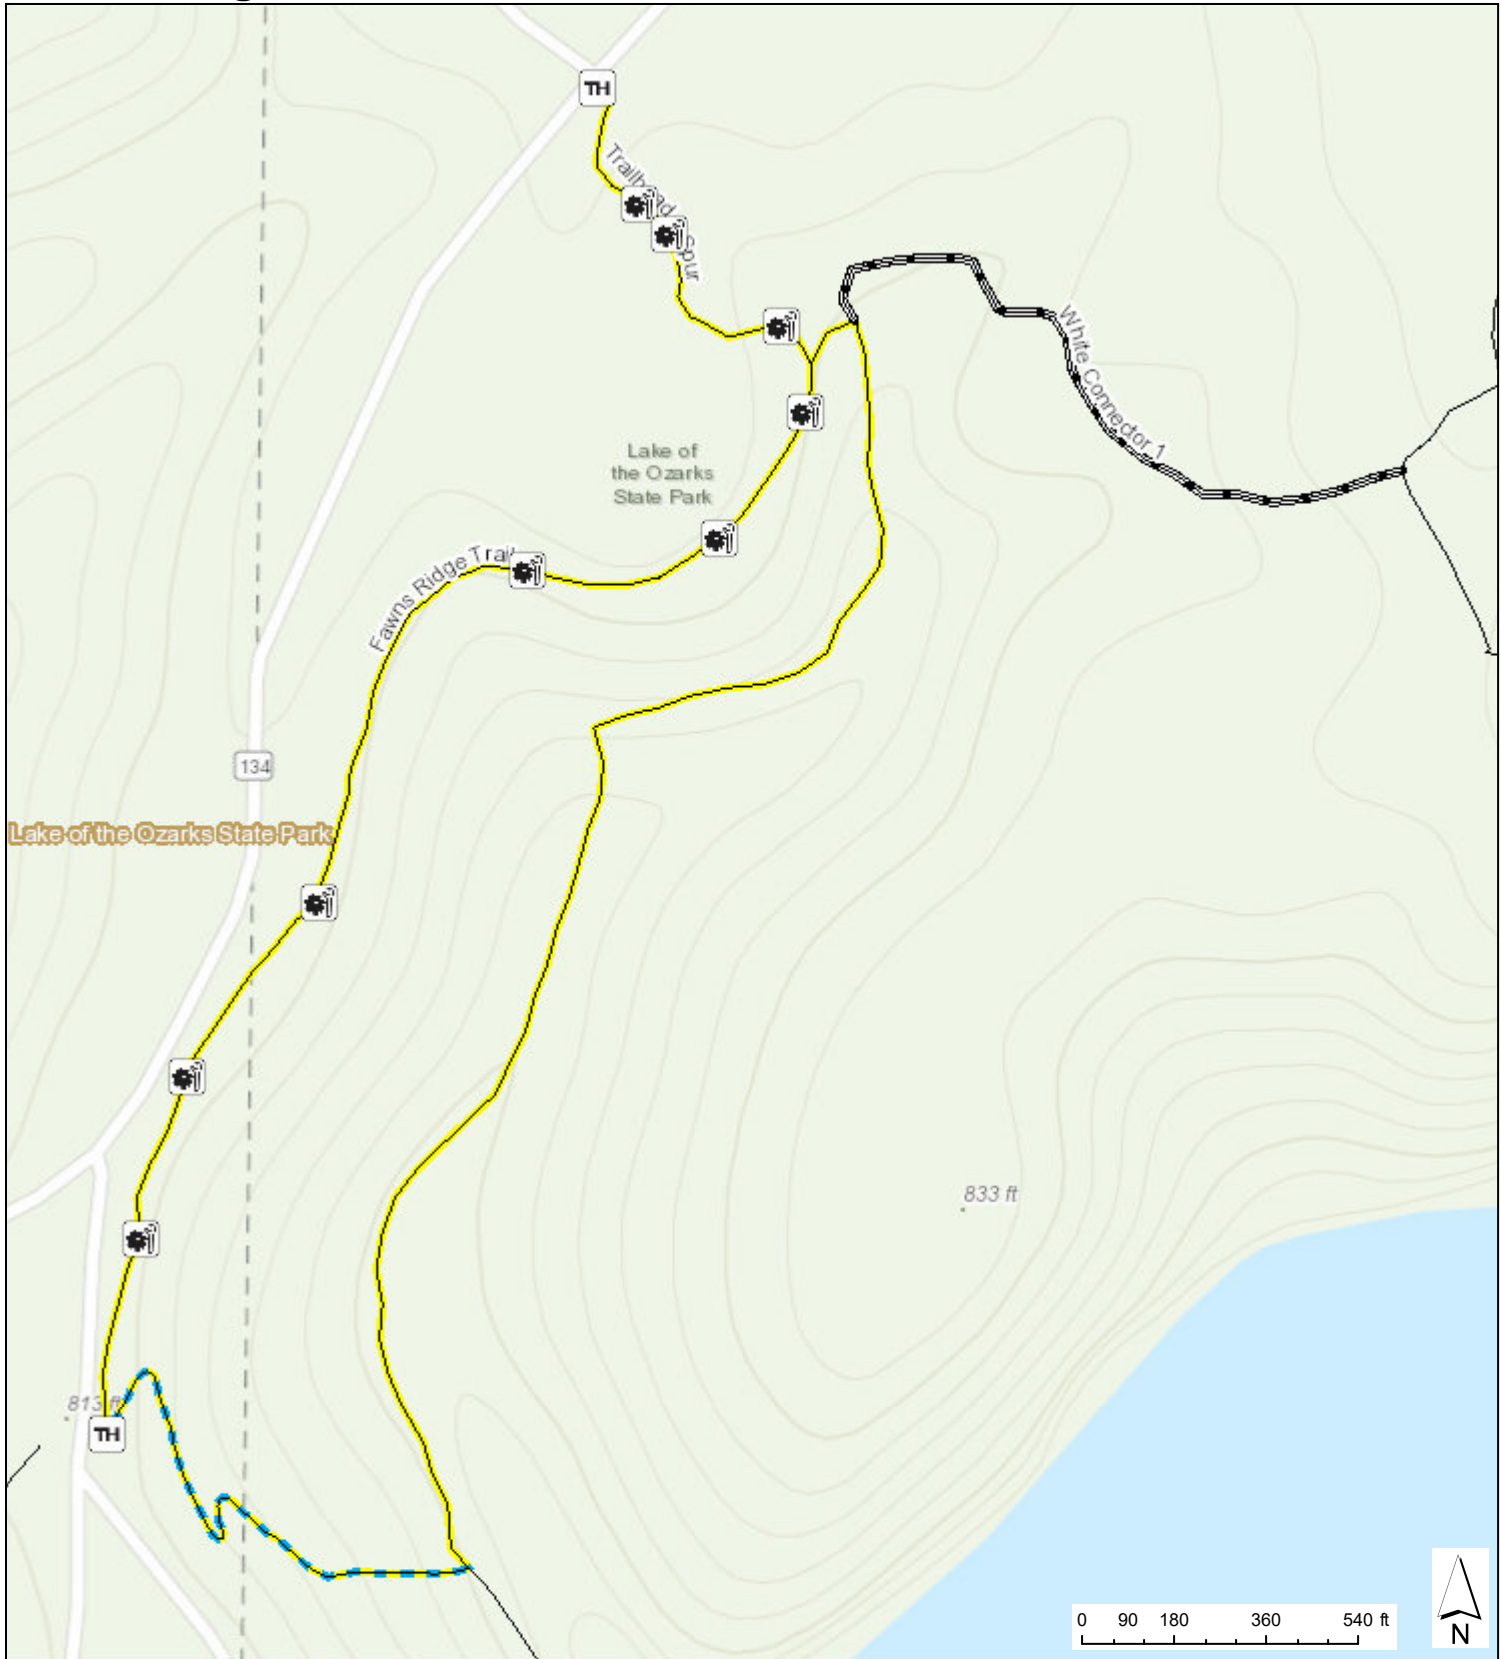

Lake of the Ozarks State Park

Fawns Ridge Trail

Sources: Esri, HERE, Garmin, Intermap, increment P Corp., GEBCO, USGS, FAO, NPS, NRCAN, GeoBase, IGN, Kadaster NL, Ordnance
May 17, 2021 3:18:07 PM CDT