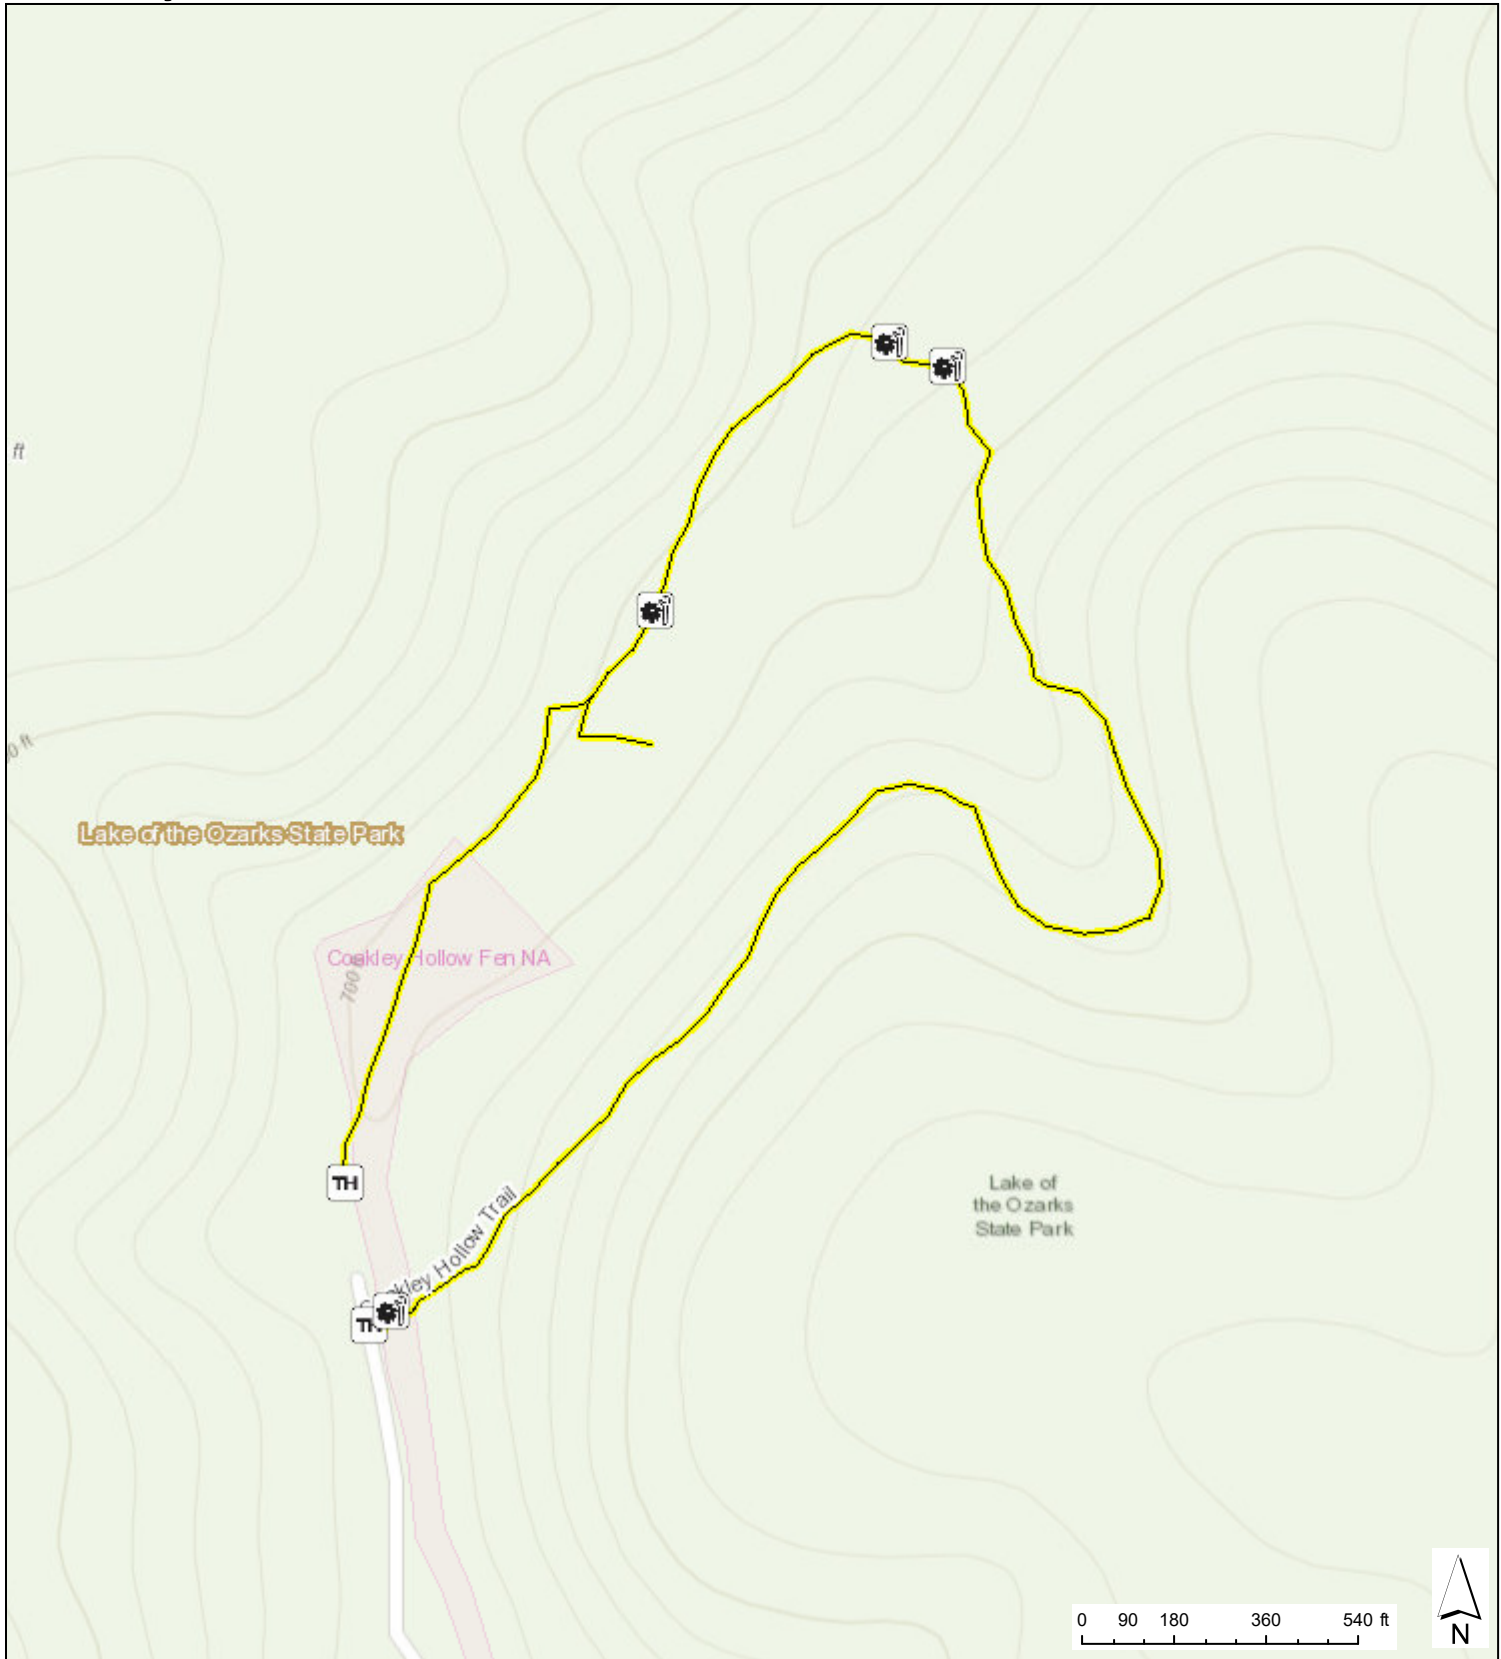

# Lake of the Ozarks State Park Coakley Hollow Trail

Sources: Esri, HERE, Garmin, Intermap, increment P Corp., GEBCO, USGS, FAO, NPS, NRCAN, GeoBase, IGN, Kadaster NL, Ordnance November 13, 2020 10:36:17 AM CDT