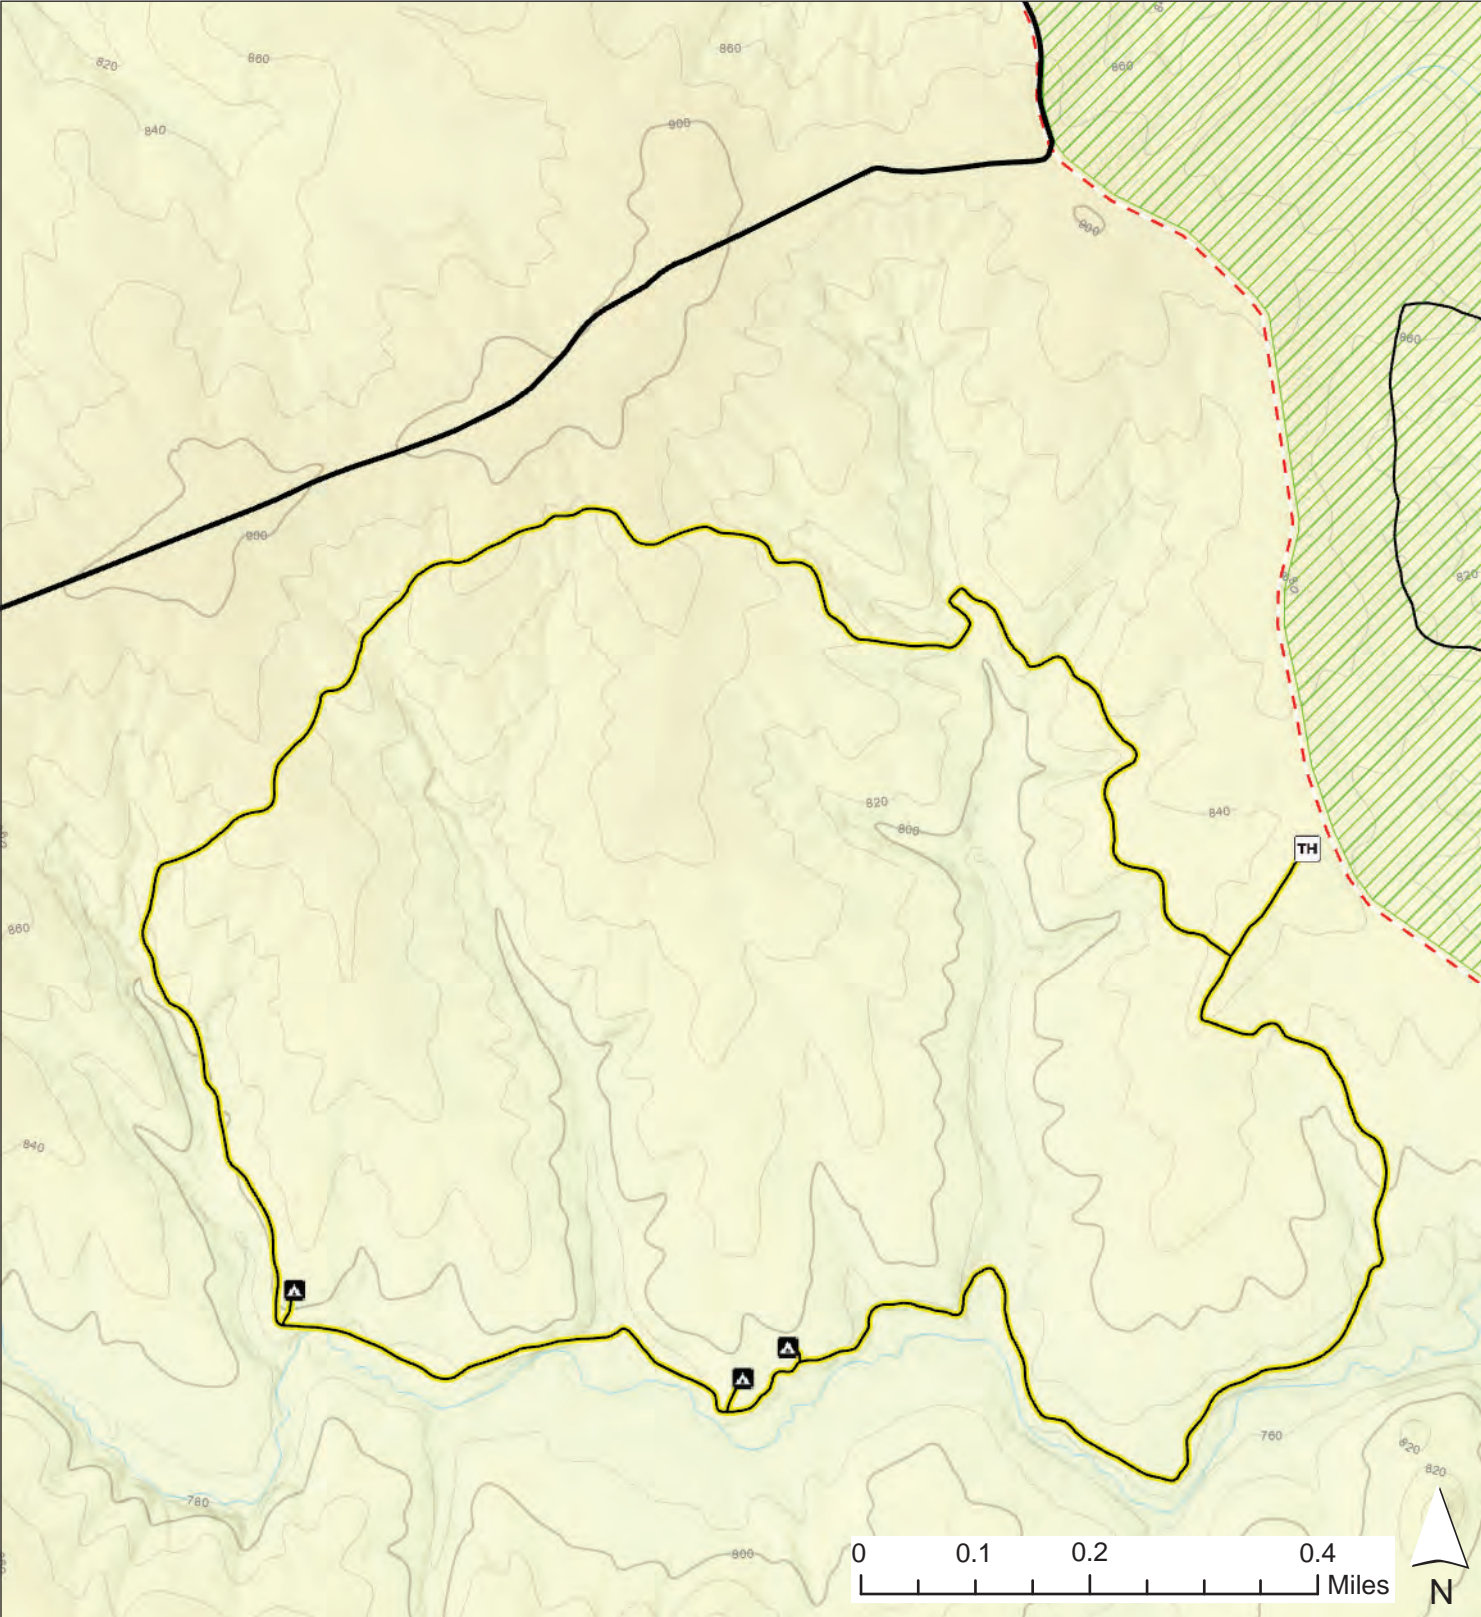

Hawn State Park
Spanish Land Grant Trail

Sources: Esri, HERE, Garmin, Intermap, Increment P Corp., GEBCO, USGS, FAO, NPS, NRCAN, GeoBase, IGN, Kadaster NL, Orginance