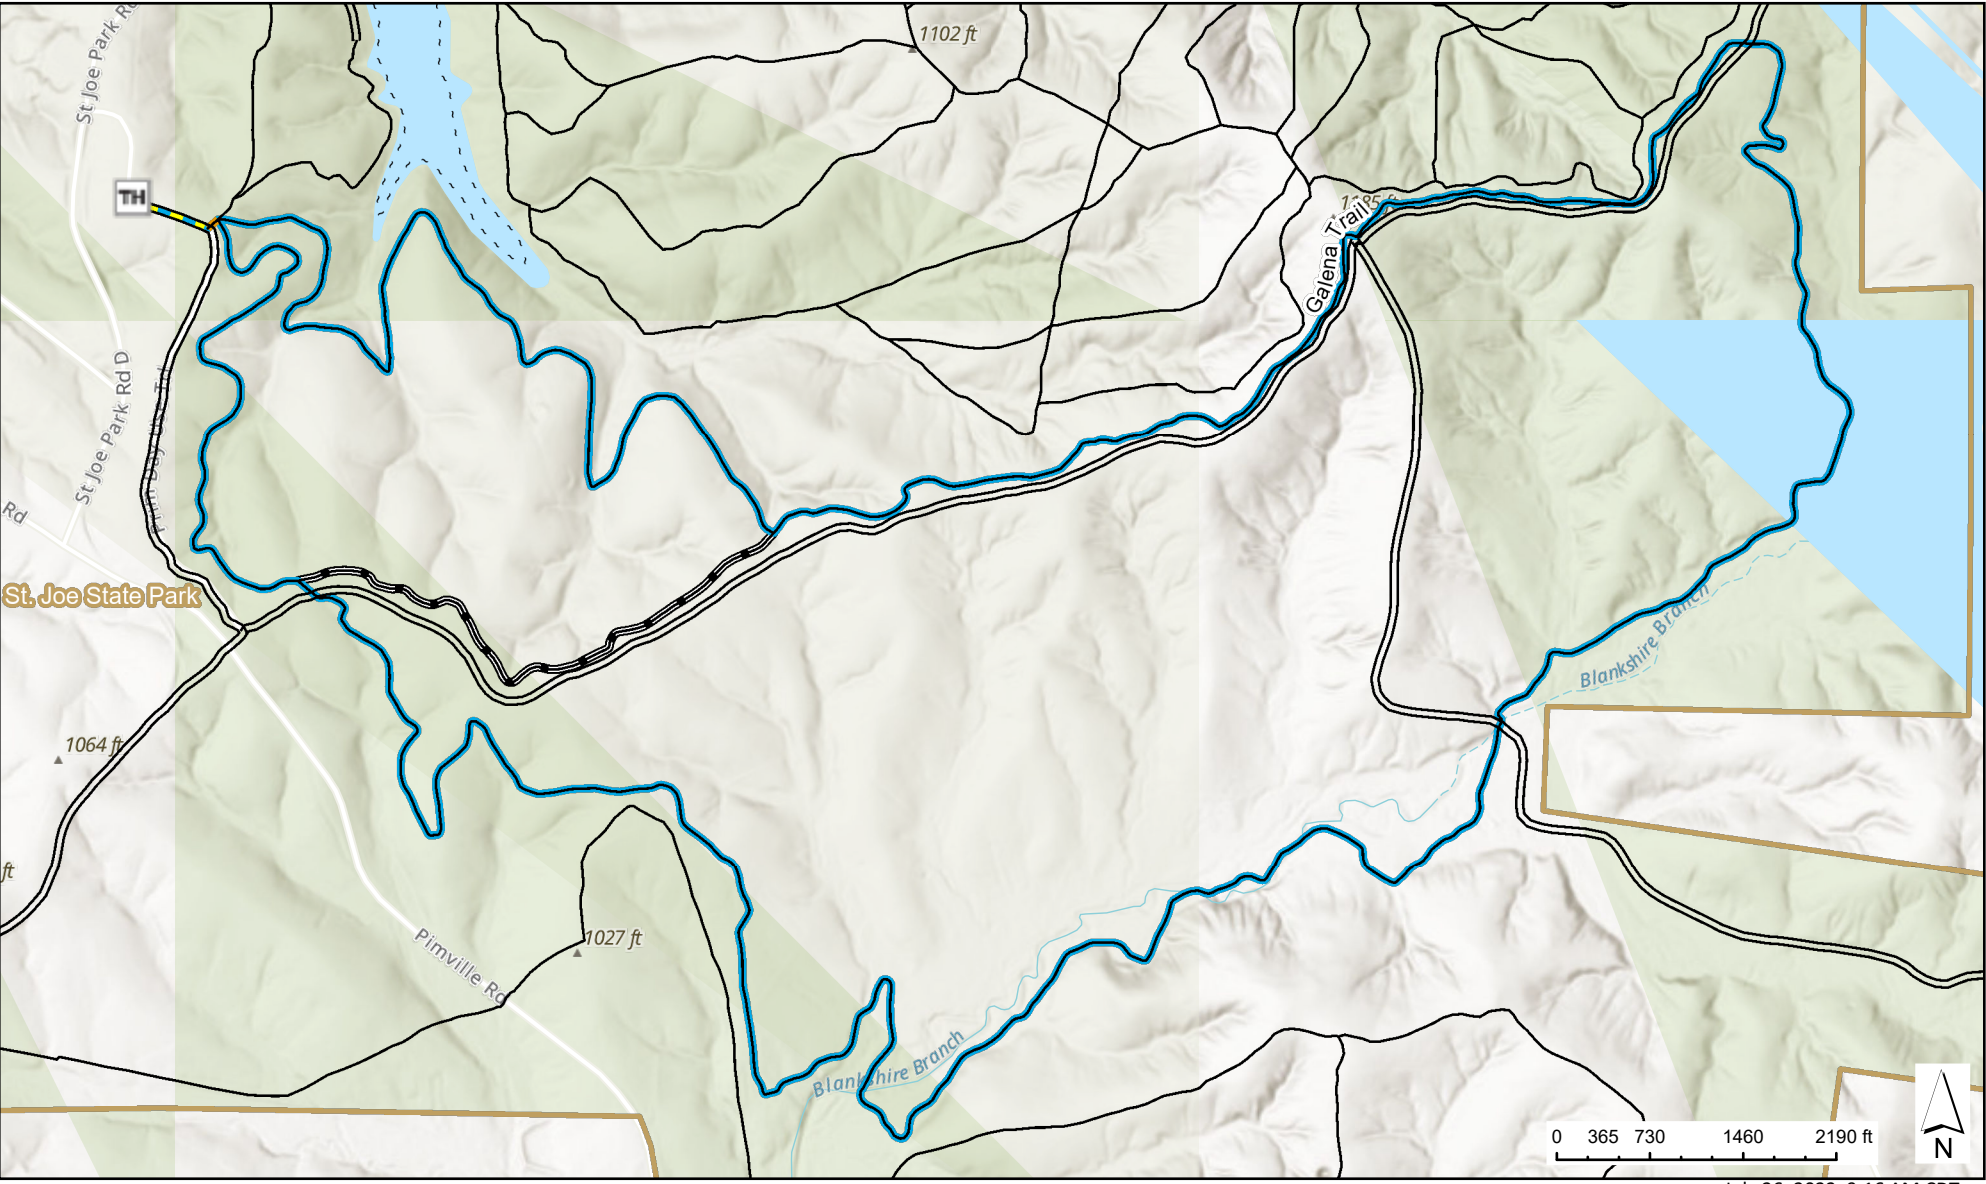

# St. Joe State Park Galena Trail

World Topo: Sources: Esri, HERE, Garmin, FAO, NOAA, USGS, © OpenStreetMap contributors, and the GIS User Community

July 26, 2023 9:16 AM CDT