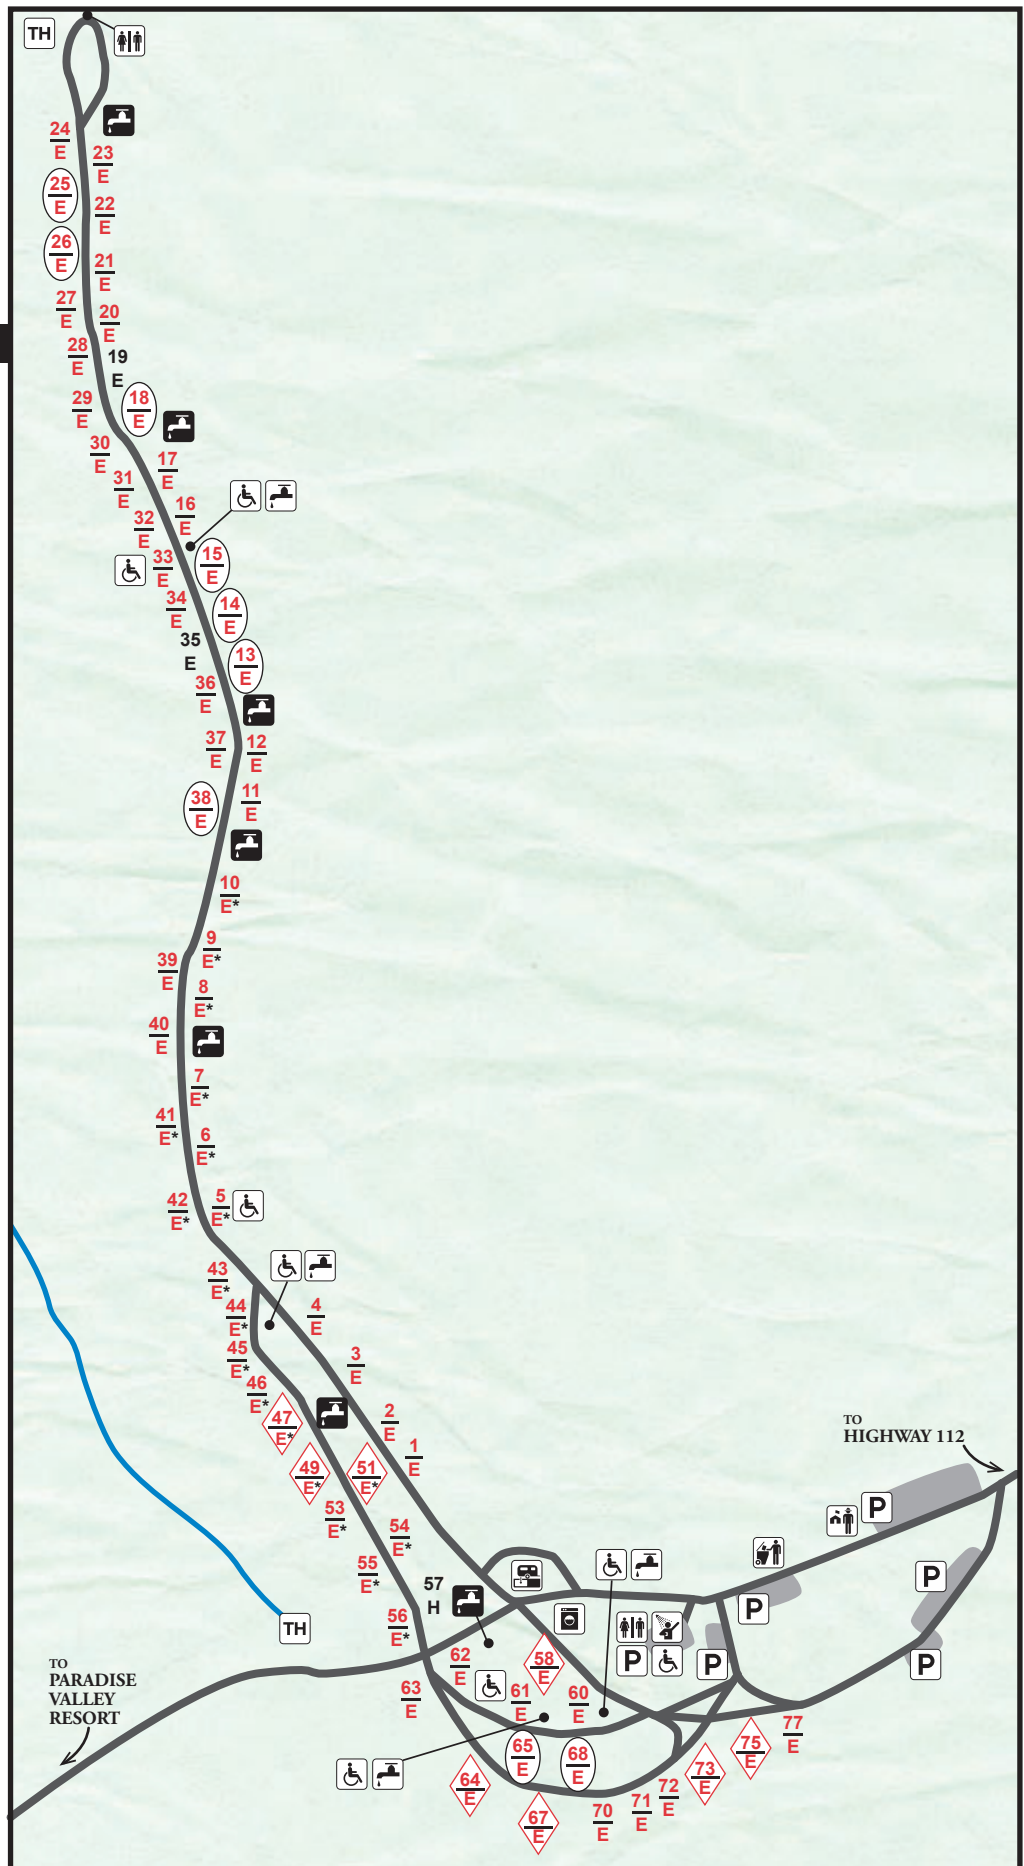

ROARING RIVER STATE PARK

Campground 1

LEGEND

- # reservable site
- E electric site
- ◆ family site
- * 50 amp service
- ⊕ pull-through site
- ♿ accessible
- H campground host
- 🚰 water
- ❄️ frost-free water
- 🚻 restroom
- 🚿 showerhouse (open year round)
- 🧺 laundry
- 🗑️ dump station
- ♻️ trash dumpster
- P parking
- 🏠 park office
- TH trailhead
- 👤 Pibern Trail (hiking)

DISCLAIMER: This map is not a legal survey. The Missouri Department of Natural Resources makes no warranty, expressed or implied, as to the accuracy of the data or related materials and is not responsible for any damage or loss resulting from its use.

09/22