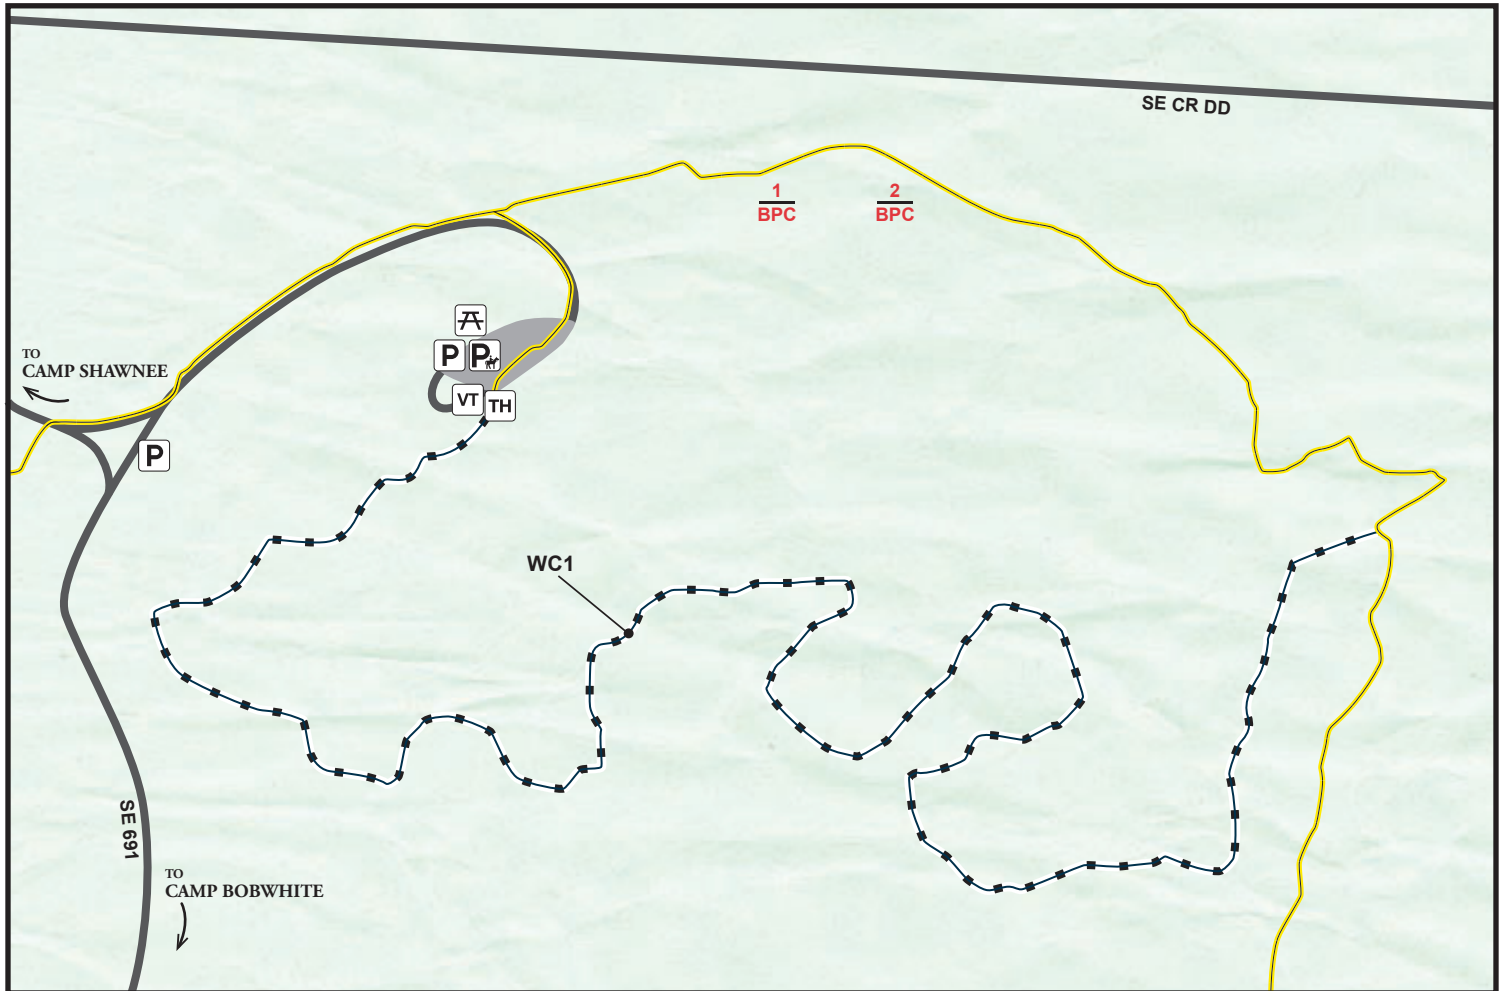

Knob Noster STATE PARK

Backcountry Camping

LEGEND

DISCLAIMER: This map is not a legal survey. The Missouri Department of Natural Resources makes no warranty, expressed or implied, as to the accuracy of the data or related materials and is not responsible for any damage or loss resulting from its use.

07/23

 reservable site

BPC backcountry camping

 vault toilet

 parking

 equestrian parking

 picnic area

 trailhead

 white connector (WC)

 **McAdoo Trail System**

 (hiking, backpacking, equestrian)

For more information on backcountry camping, visit <https://mostateparks.com/page/knob-backcountry-camping>.