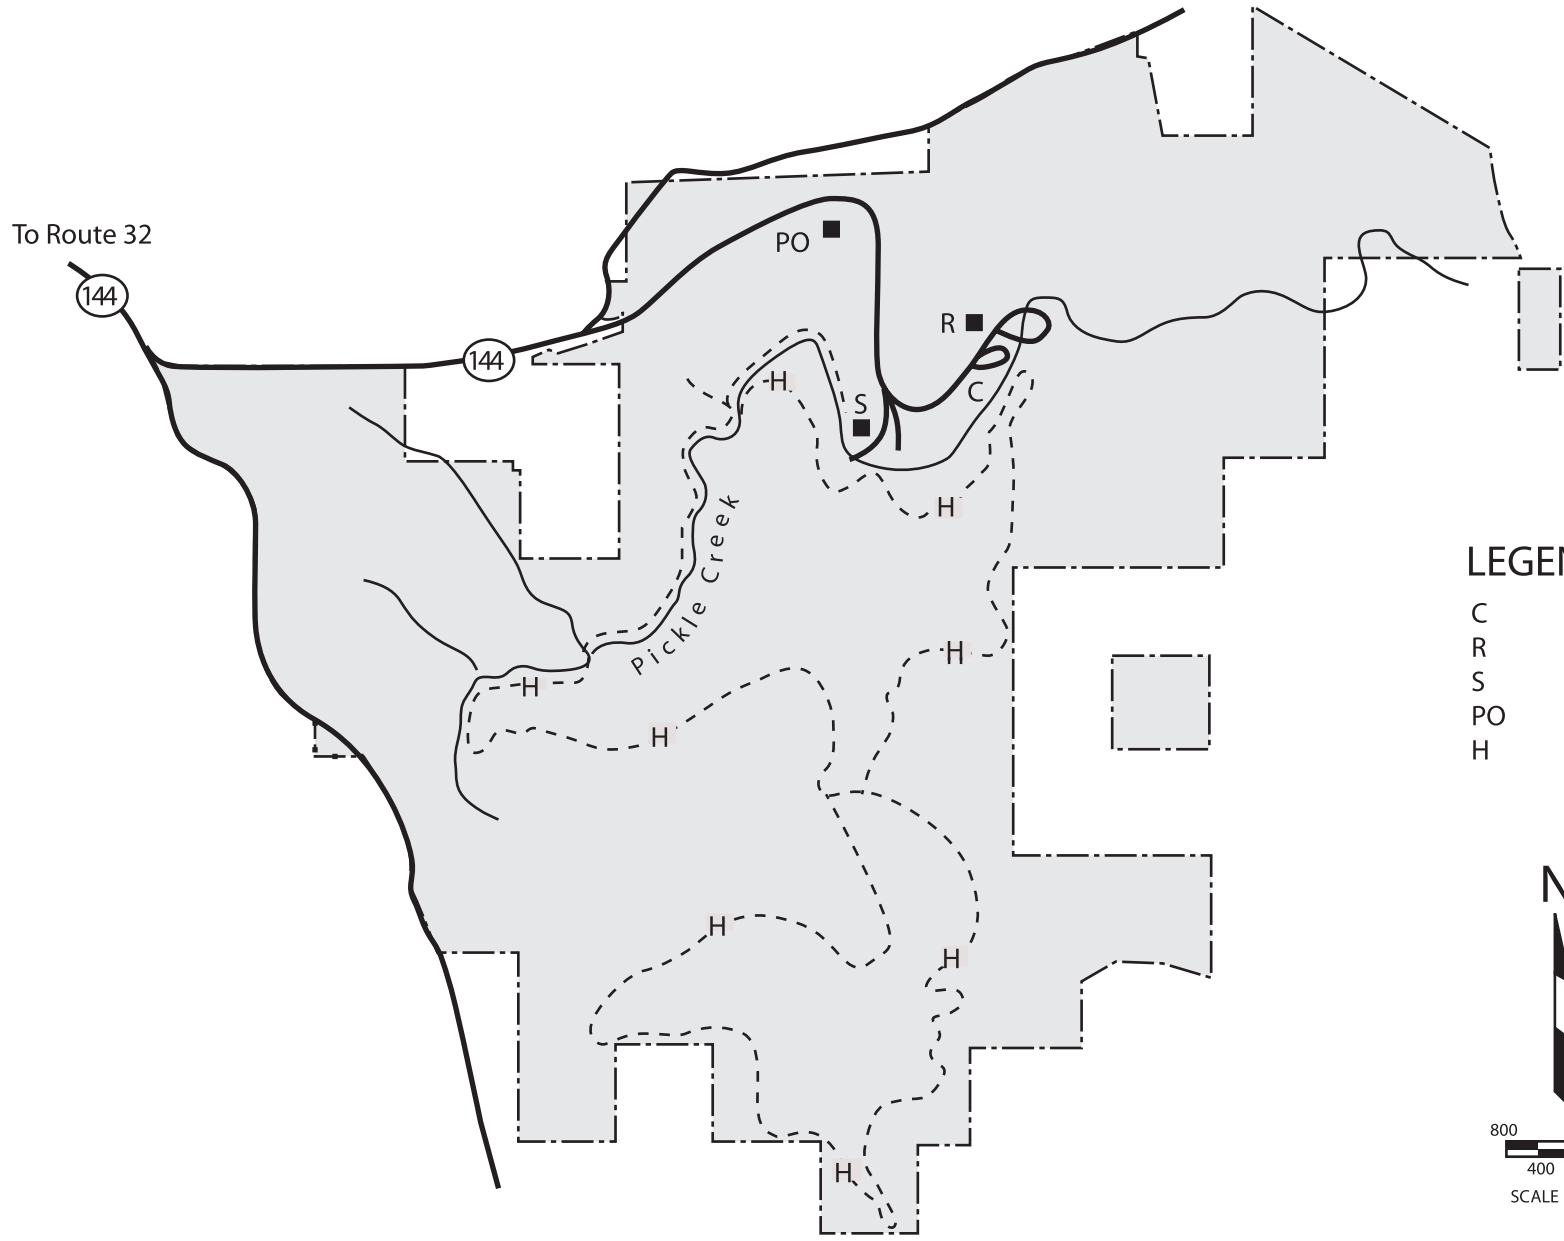

# HAWN STATE PARK

## LEGEND

- C Camping
- R Restroom
- S Shelter
- PO Park Office
- H Hiking Trail