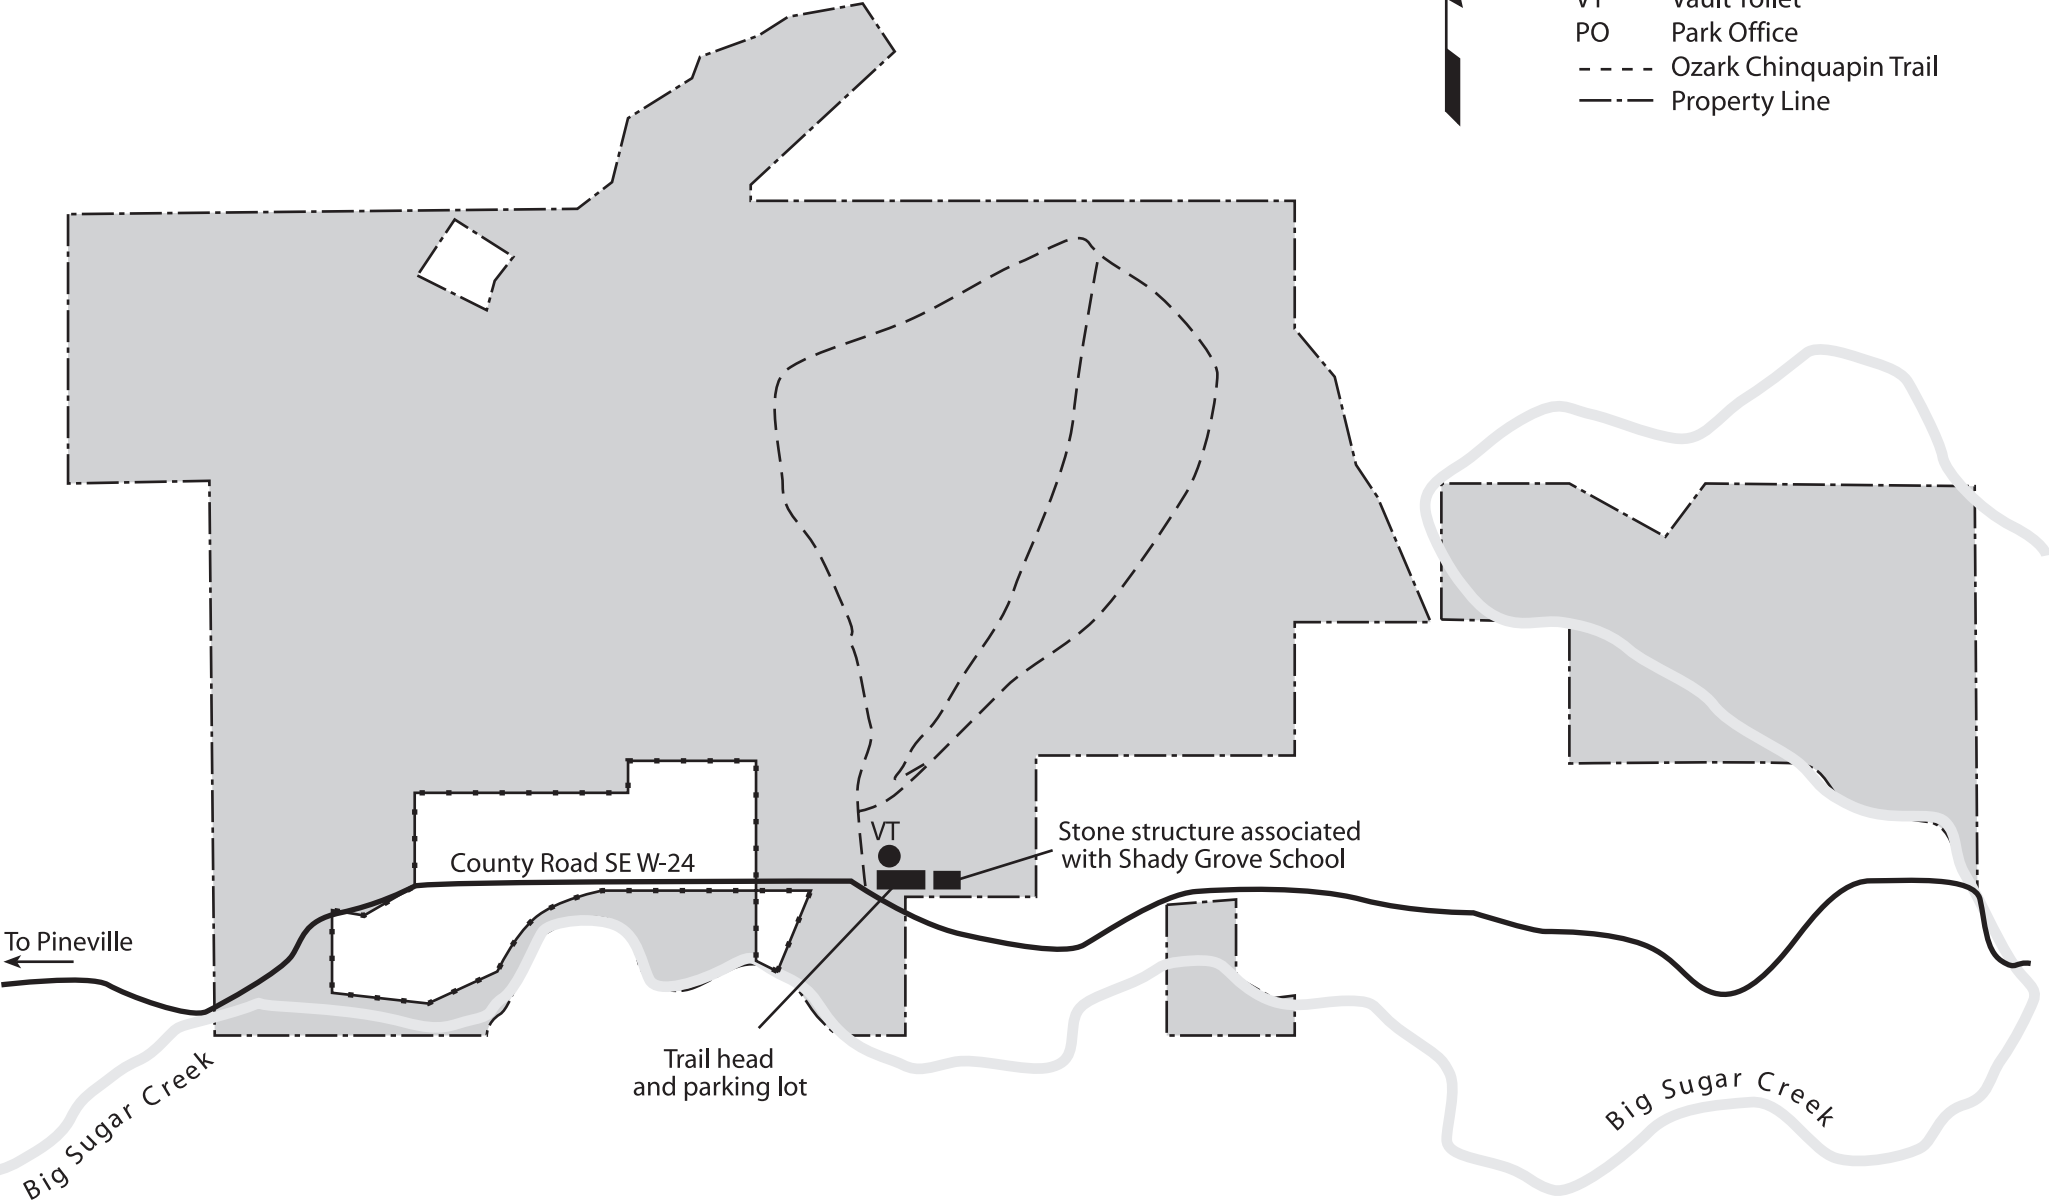

BIG SUGAR CREEK STATE PARK

LEGEND

- VT Vault Toilet
- PO Park Office
- - - - Ozark Chinquapin Trail
- — — — Property Line

County Road SE W-24

VT

Stone structure associated with Shady Grove School

Trail head and parking lot

To Pineville

Big Sugar Creek

Big Sugar Creek